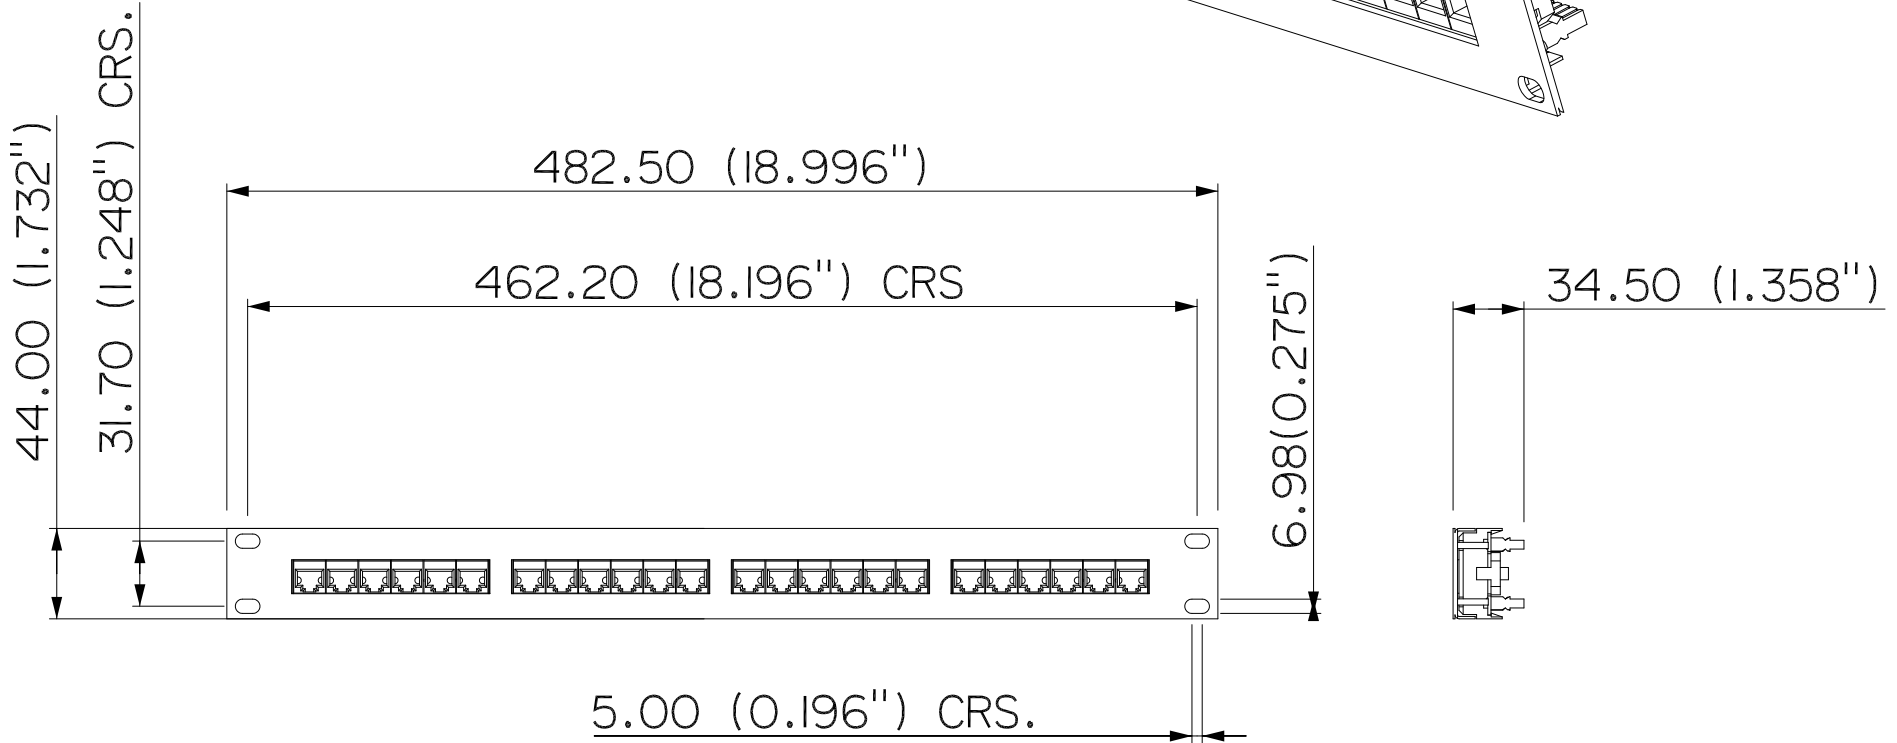

HellermannTyton
Structured Cabling Products

ALL PROPRIETARY RIGHTS IN THE SUBJECT MATTER SHOWN ON THIS DRAWING ARE EXCLUSIVE PROPERTY OF HELLERMANN TYTON

Name	Date	City, State
S.PONTING	24/01/01	NORTHAMPTON U.K

REVISION

D level	2
by	S.PONTING
date	19/05/14
ECN #	
part level	2

DIMENSIONS

T .XXX= ±0.001
.XXX= ±0.010
.XX= ±0.02
.X= ±0.1
<= ±0.5

unless otherwise specified
units mm / inches

PART

number	PP110C624	phase	PRODUCTION
name	CAT 6 1U 24 PORT 110 UNIVERSAL PATCH PANEL		
material	N/A		

DRAWING

FORMAT AH version J	CAD PRO-E	scale 0.280
computer file number	previous number	
drawn S.Ponting	checked	approved
24/08/01		
type	sheet 1 of 1	
number	P155-013